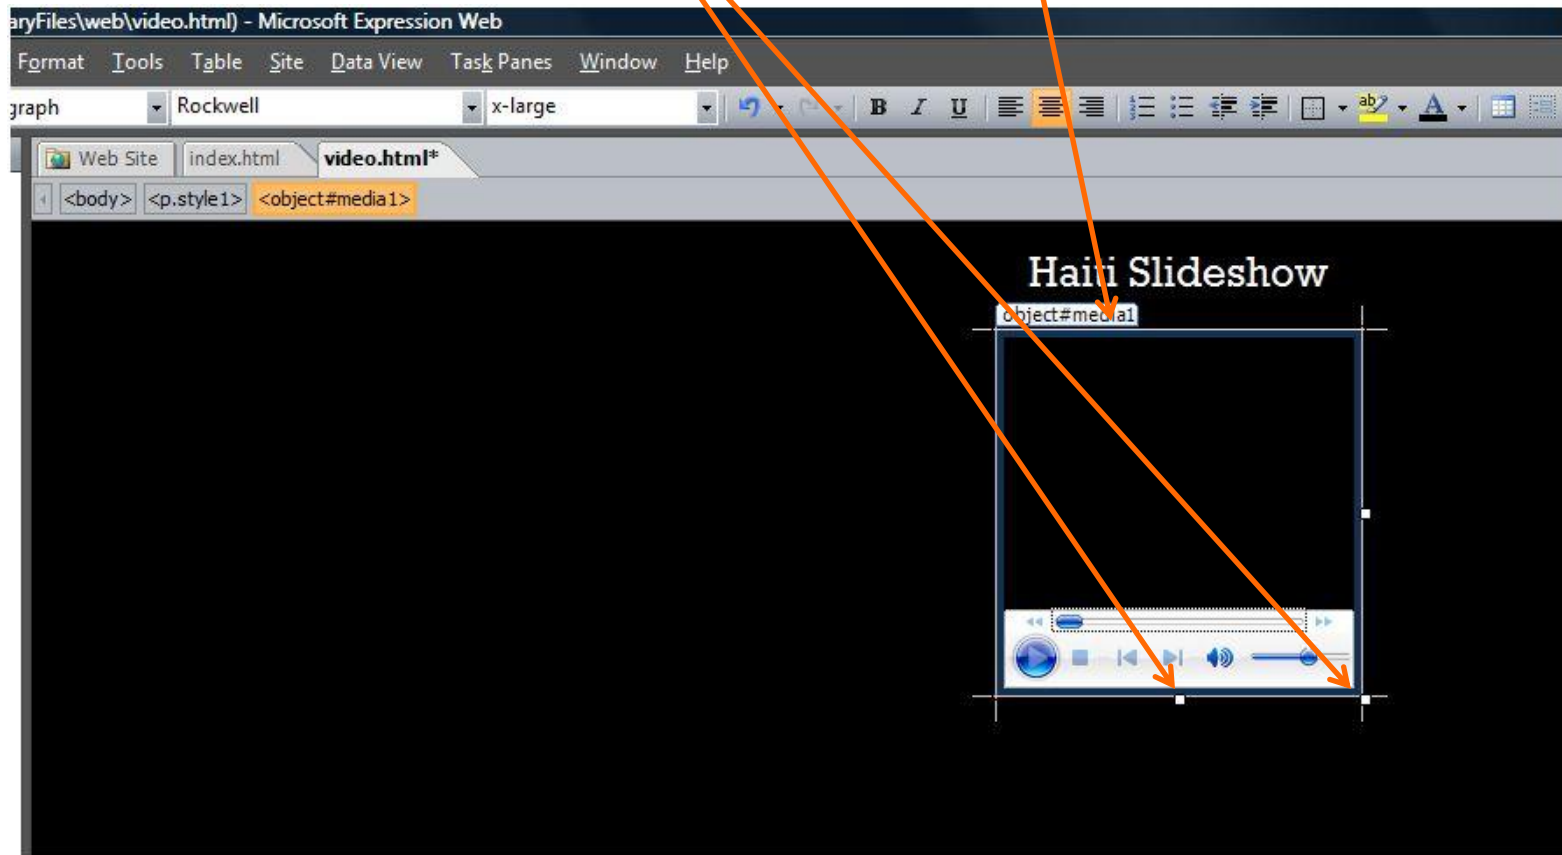

THE WINDOWS MEDIA PLAYER APPEARS IN YOUR WEBPAGE. YOU CAN CHANGE THE DIMENSIONS OF THE WINDOW BY DRAGGING A CORNER OR SIDE.