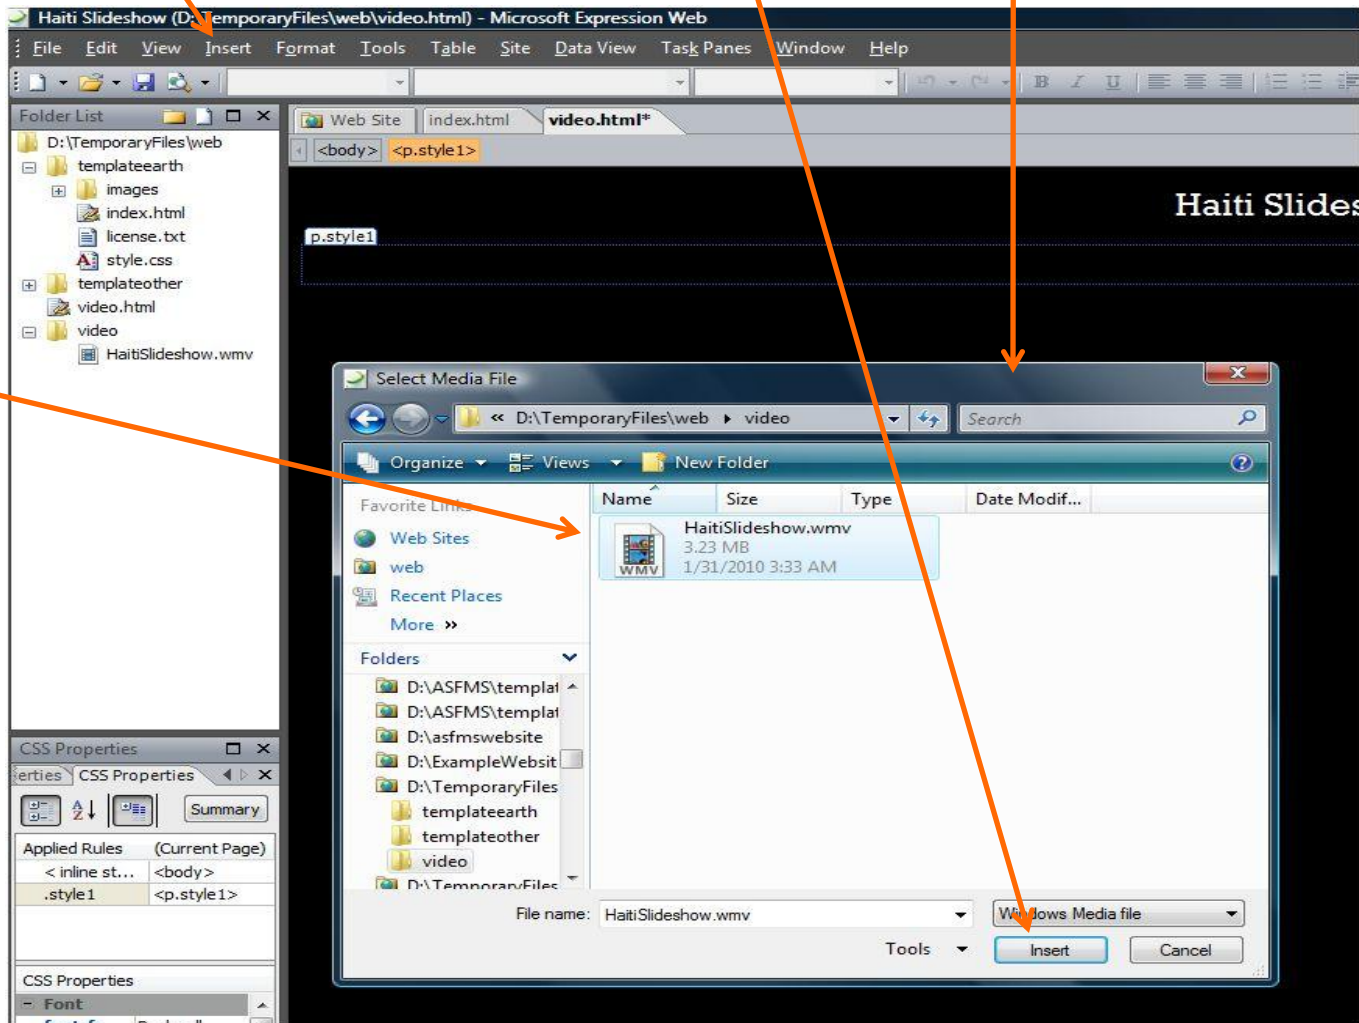

SELECT “INSERT” (DROP-DOWN MENU APPEARS) THEN “MEDIA” THEN “WINDOWS MEDIA PLAYER.” THIS WINDOW APPEARS. FIND YOUR VIDEO IN YOUR SITE AND CLICK “INSERT.”

My video file
“HaitiSlideshow”
is a Windows
Media Video
(.wmv)