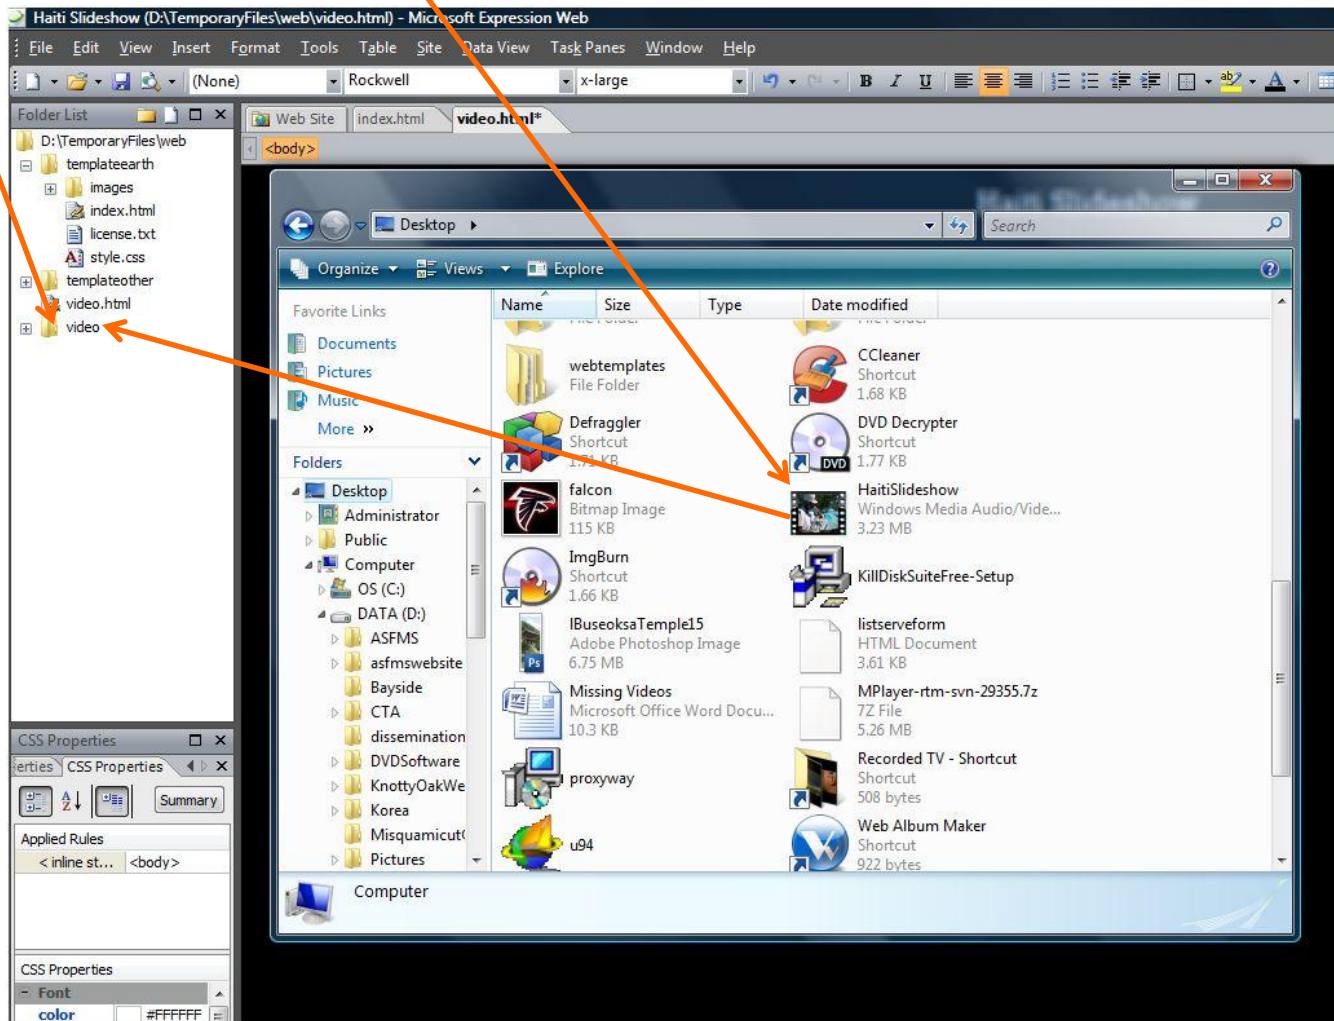

IMPORT YOUR VIDEO INTO YOUR WEBSITE. USE “MY COMPUTER” TO LOCATE IT, THEN DRAG IT INTO THE FOLDER ON YOUR SITE WHERE YOU WANT IT STORED.

It's always a good idea to create folders to store certain types of files and keep your site organized as it grows. I've created a “video” folder.