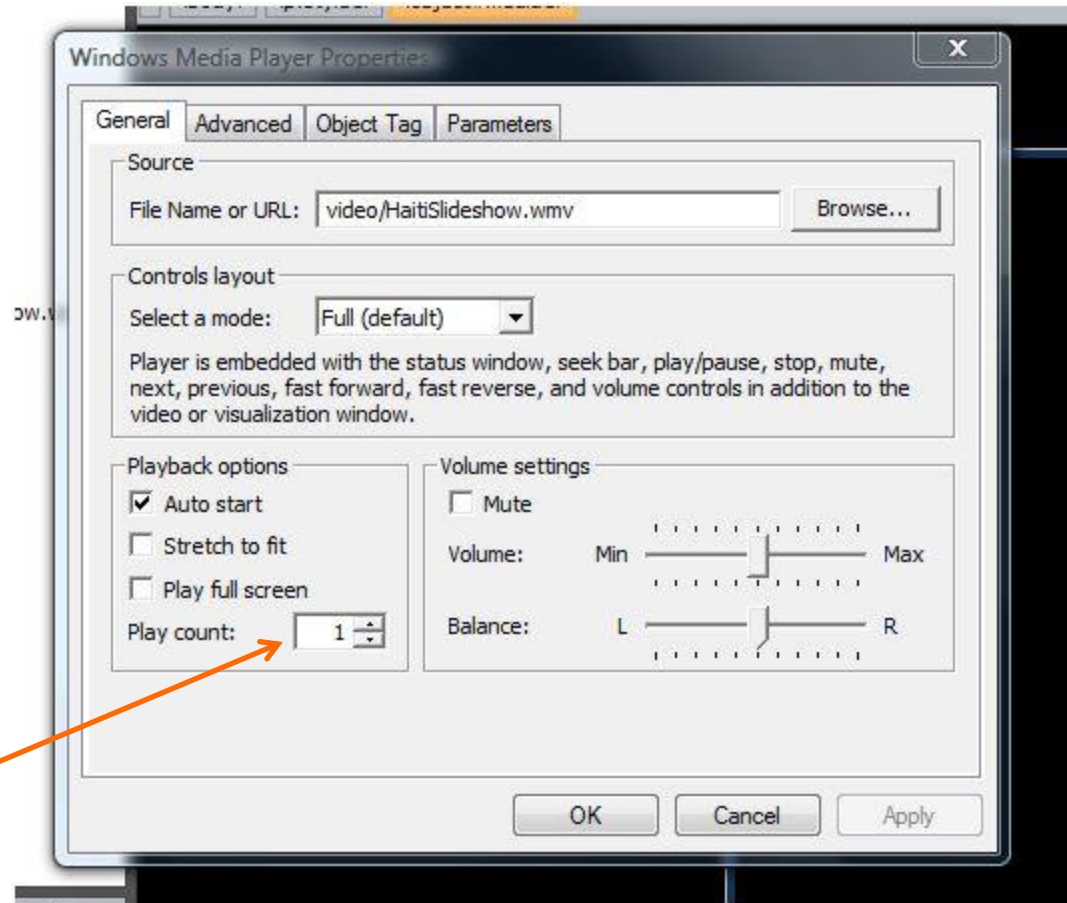

THIS WINDOW ALLOWS YOU TO CHANGE THE PROPERTIES OF THE VIDEO PLAYER. UNFORTUNATELY, IN MY EXPERIENCE, NOT MUCH WORKS IN MOST BROWSERS ANYWAY. IT WILL PLAY, BUT IT USUALLY LOOKS THE SAME.

You should be able to play full screen automatically – Let me know if you get this to work. Also, player controls are always there, but never invisible as it's supposed to allow.

If you want it to play again and again, choose a high Play count.”