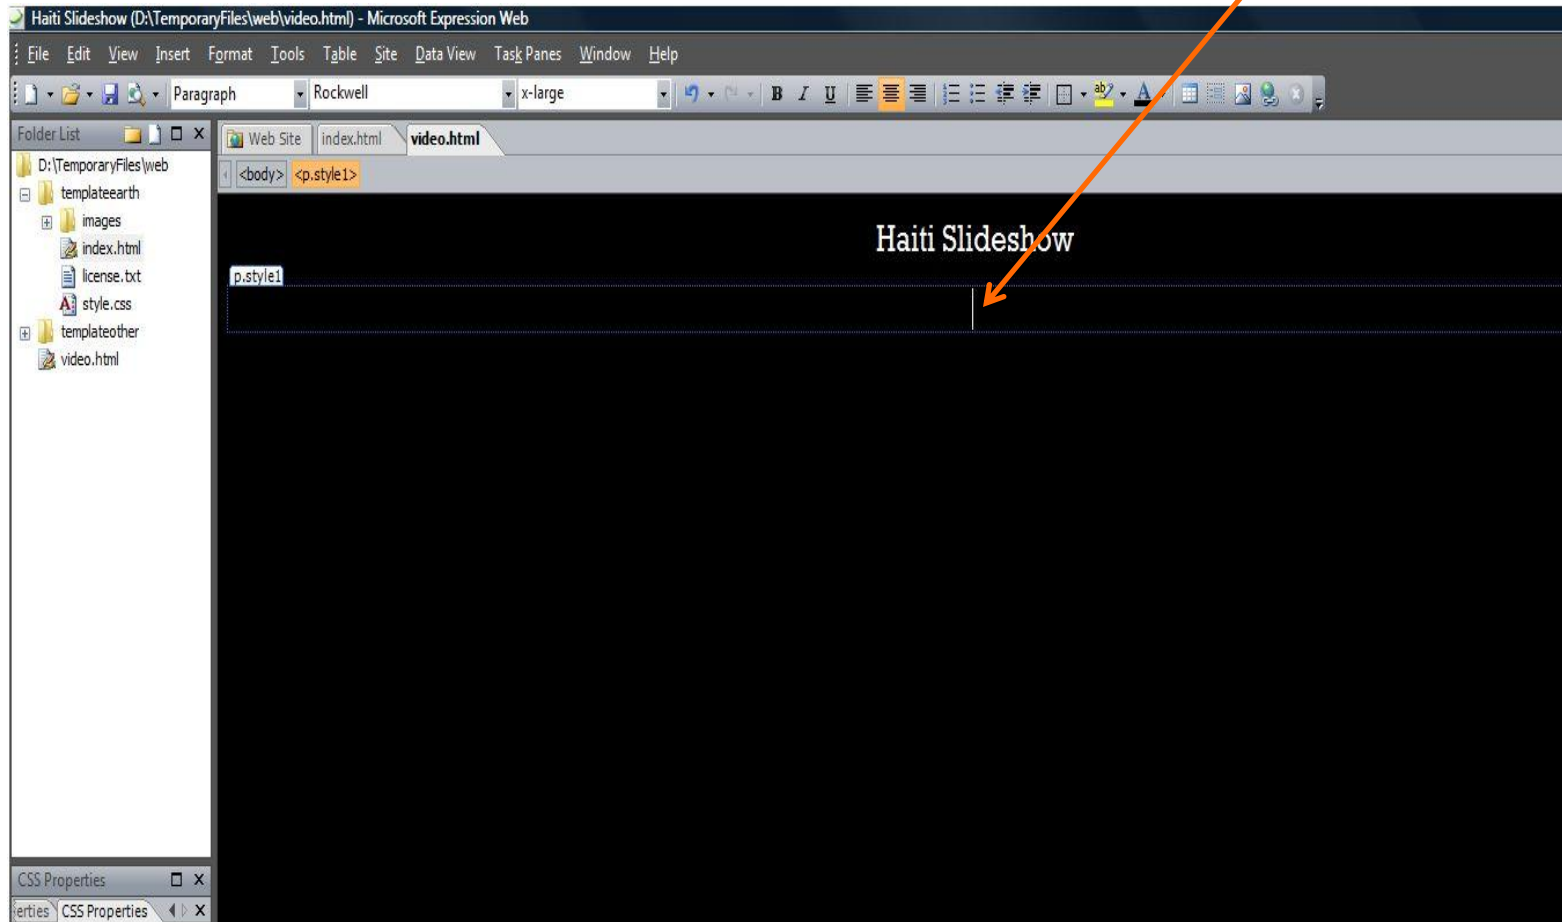

## **INSERT A WINDOWS MEDIA VIDEO**

**Expression Web is limited in that it doesn't have the Silverlight encoder software to make a streaming "flash-like" video. But, it does work.**

HAVE YOUR WEBSITE OPEN AND A PAGE CREATED FOR IT. PLACE THE CURSOR IN THE PAGE WHERE YOU WANT THE VIDEO TO BE.