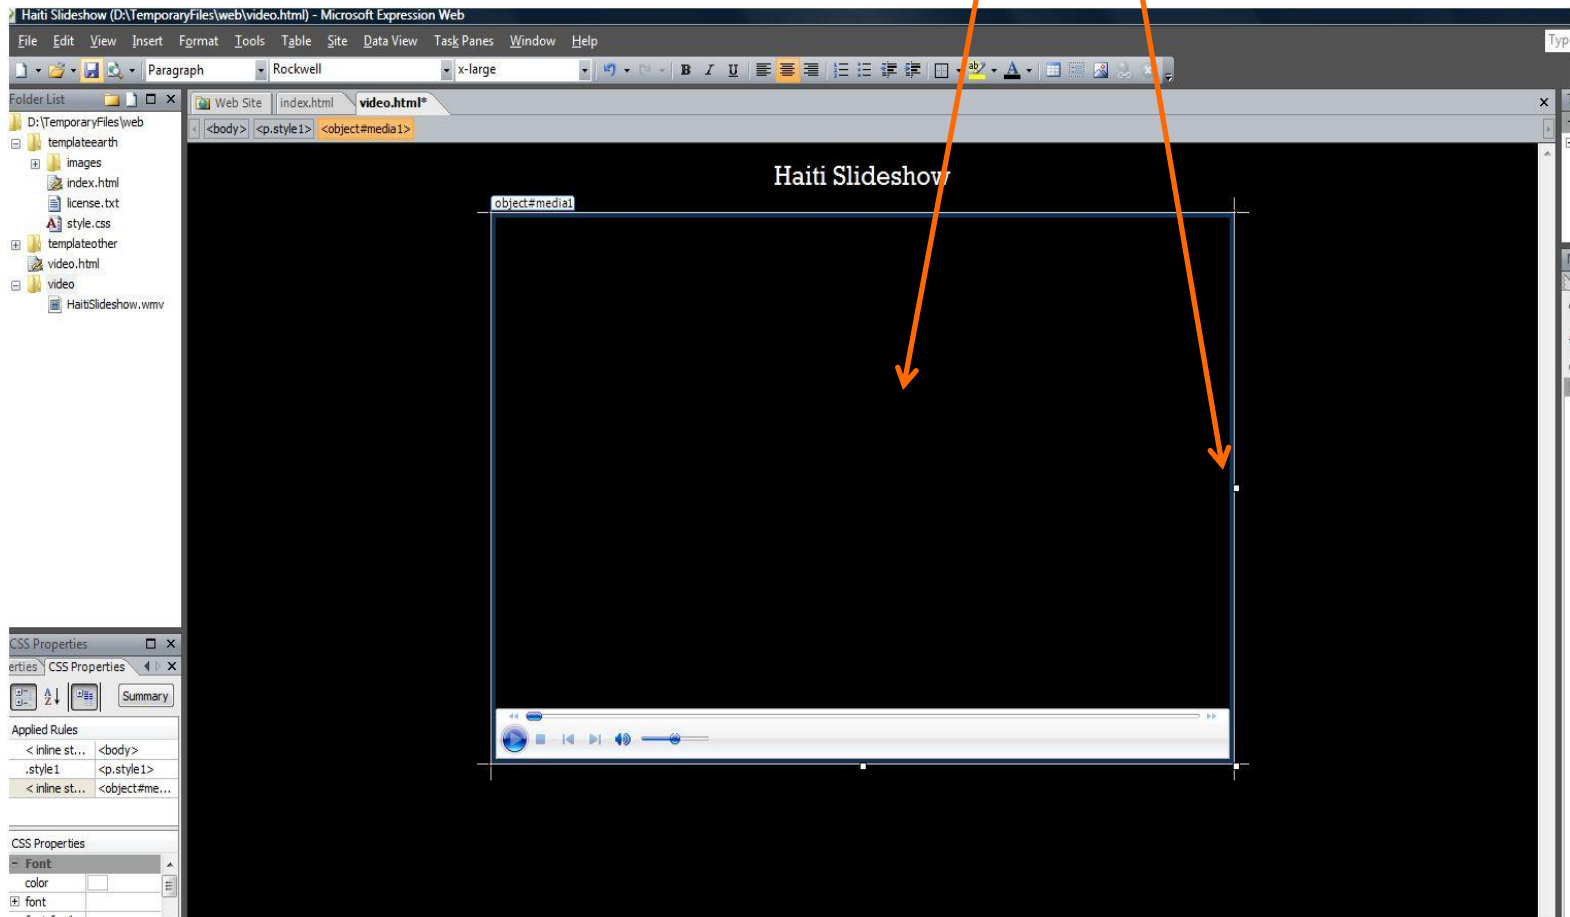

SELECT “INSERT” (DROP-DOWN MENU APPEARS) THEN “MEDIA” THEN “WINDOWS MEDIA PLAYER.” THIS WINDOW APPEARS. FIND YOUR VIDEO IN YOUR SITE AND CLICK “INSERT.”

My video file  
“HaitiSlideshow”  
is a Windows  
Media Video  
(.wmv)

THE WINDOWS MEDIA PLAYER APPEARS IN YOUR WEBPAGE. YOU CAN CHANGE THE DIMENSIONS OF THE WINDOW BY DRAGGING A CORNER OR SIDE.

YOU CAN SEE HERE THAT I DRAGGED THE SIDES TO MAKE THE WINDOW LARGER. NOW, RIGHT-CLICK INSIDE OR ON THE WINDOW TO CHANGE THE PROPERTIES.